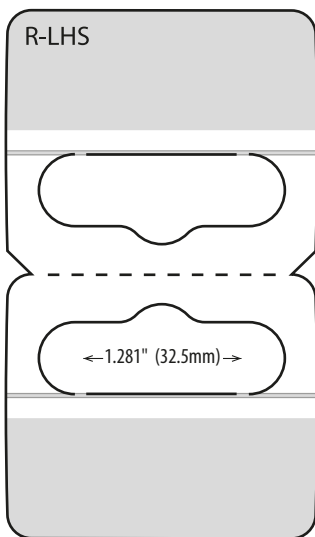

Heavy Duty Hang Tabs

Heavy Duty Hang Tabs

R-LHS

	Imperial	Metric
Gauge:	10 mil	254 μ
Dimensions (W x H):	1.563 x 2.75in	39.7 x 69.9mm
Format:	4M / roll	
Package:	6 x 15.5in roll	15.2 x 39.4cm
Master Carton Quantity:	8M (2 rolls)	
Master Carton Weight:	27lb	12.3kg
Recommended Product Display Weight:	30oz	850g

R-LBA

	Imperial	Metric
Gauge:	20 mil	508 μ
Dimensions (W x H):	1.75 x 3in	44.5 x 76.2mm
Format:	2.5M / roll	
Package:	6 x 15.5in roll	15.2 x 39.4cm
Master Carton Quantity:	7.5M (3 rolls)	
Master Carton Weight:	50lb	22.7kg
Recommended Product Display Weight:	36oz	1020g

R-J40

	Imperial	Metric
Gauge:	15 mil	381 μ
Dimensions (W x H):	1.5 x 3in	38.1 x 76.2mm
Format:	3.5M / roll	
Package:	6 x 15.5in roll	15.2 x 39.4cm
Master Carton Quantity:	7M (2 rolls)	
Master Carton Weight:	37.5lb	17kg
Recommended Product Display Weight:	30oz	850g

M = 1,000

R-HAK

	Imperial	Metric
Gauge:	20 mil	508 μ
Dimensions (W x H):	2 x 4.625in	50.8 x 117.5mm
Format:	2M / roll	
Package:	6 x 15.5in roll	15.2 x 39.4cm
Master Carton Quantity:	4M (2 rolls)	
Master Carton Weight:	38lb	17.3kg
Recommended Product Display Weight:	40oz	1,132g