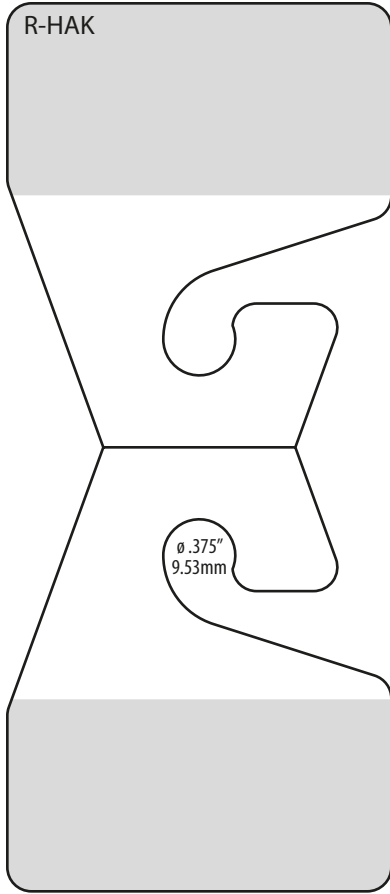

Heavy Duty Hang Tabs

Heavy Duty Hang Tabs

R-LHS

	Imperial	Metric
Gauge:	10 mil	254 μ
Dimensions (W x H):	1.563 x 2.75in	39.7 x 69.9mm
Format:	4M / roll	
Package:	6 x 15.5in roll	15.2 x 39.4cm
Master Carton Quantity:	8M (2 rolls)	
Master Carton Weight:	27lb	12.3kg
Recommended Product Display Weight:	30oz	850g

R-LBA

	Imperial	Metric
Gauge:	20 mil	508 μ
Dimensions (W x H):	1.75 x 3in	44.5 x 76.2mm
Format:	2.5M / roll	
Package:	6 x 15.5in roll	15.2 x 39.4cm
Master Carton Quantity:	7.5M (3 rolls)	
Master Carton Weight:	50lb	22.7kg
Recommended Product Display Weight:	36oz	1020g

R-J40

	Imperial	Metric
Gauge:	15 mil	381 μ
Dimensions (W x H):	1.5 x 3in	38.1 x 76.2mm
Format:	3.5M / roll	
Package:	6 x 15.5in roll	15.2 x 39.4cm
Master Carton Quantity:	7M (2 rolls)	
Master Carton Weight:	37.5lb	17kg
Recommended Product Display Weight:	30oz	850g

M = 1,000

R-HAK

	Imperial	Metric
Gauge:	20 mil	508 μ
Dimensions (W x H):	2 x 4.625in	50.8 x 117.5mm
Format:	2M / roll	
Package:	6 x 15.5in roll	15.2 x 39.4cm
Master Carton Quantity:	4M (2 rolls)	
Master Carton Weight:	38lb	17.3kg
Recommended Product Display Weight:	40oz	1,132g