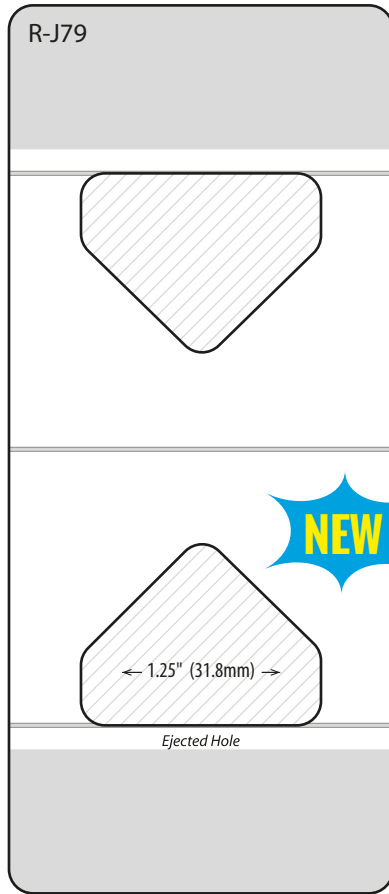

Heavy Duty Hang Tabs

Heavy Duty Hang Tabs

R-LHS

	Imperial	Metric
Gauge:	10 mil	254 μ
Dimensions (W x H):	1.563 x 2.75in	39.7 x 69.9mm
Format:	4M / roll	
Package:	6 x 15.5in roll	15.2 x 39.4cm
Master Carton Quantity:	8M (2 rolls)	
Master Carton Weight:	27lb	12.3kg
Recommended Product Display Weight:	30oz	850g

R-LBA

	Imperial	Metric
Gauge:	20 mil	508 μ
Dimensions (W x H):	1.75 x 3in	44.5 x 76.2mm
Format:	2.5M / roll	
Package:	6 x 15.5in roll	15.2 x 39.4cm
Master Carton Quantity:	7.5M (3 rolls)	
Master Carton Weight:	50lb	22.7kg
Recommended Product Display Weight:	36oz	1020g

R-J40

	Imperial	Metric
Gauge:	15 mil	381 μ
Dimensions (W x H):	1.5 x 3in	38.1 x 76.2mm
Format:	3.5M / roll	
Package:	6 x 15.5in roll	15.2 x 39.4cm
Master Carton Quantity:	7M (2 rolls)	
Master Carton Weight:	37.5lb	17kg
Recommended Product Display Weight:	30oz	850g

M = 1,000

R-HAK

	Imperial	Metric
Gauge:	20 mil	508 μ
Dimensions (W x H):	2 x 4.625in	50.8 x 117.5mm
Format:	2M / roll	
Package:	6 x 15.5in roll	15.2 x 39.4cm
Master Carton Quantity:	4M (2 rolls)	
Master Carton Weight:	38lb	17.3kg
Recommended Product Display Weight:	40oz	1,132g