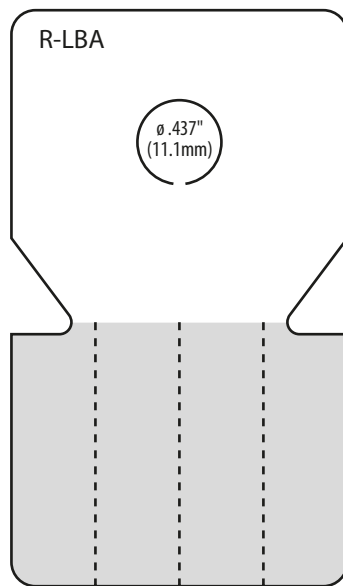

Heavy Duty Hang Tabs

Heavy Duty Hang Tabs

R-LHS

	Imperial	Metric
Gauge:	10 mil	254 μ
Dimensions (W x H):	1.563 x 2.75in	39.7 x 69.9mm
Format:	4M / roll	
Package:	6 x 15.5in roll	15.2 x 39.4cm
Master Carton Quantity:	8M (2 rolls)	
Master Carton Weight:	27lb	12.3kg
Recommended Product Display Weight:	30oz	850g

R-LBA

	Imperial	Metric
Gauge:	20 mil	508 μ
Dimensions (W x H):	1.75 x 3in	44.5 x 76.2mm
Format:	2.5M / roll	
Package:	6 x 15.5in roll	15.2 x 39.4cm
Master Carton Quantity:	7.5M (3 rolls)	
Master Carton Weight:	50lb	22.7kg
Recommended Product Display Weight:	36oz	1020g

R-J40

	Imperial	Metric
Gauge:	15 mil	381 μ
Dimensions (W x H):	1.5 x 3in	38.1 x 76.2mm
Format:	3.5M / roll	
Package:	6 x 15.5in roll	15.2 x 39.4cm
Master Carton Quantity:	7M (2 rolls)	
Master Carton Weight:	37.5lb	17kg
Recommended Product Display Weight:	30oz	850g

M = 1,000

R-HAK

	Imperial	Metric
Gauge:	20 mil	508 μ
Dimensions (W x H):	2 x 4.625in	50.8 x 117.5mm
Format:	2M / roll	
Package:	6 x 15.5in roll	15.2 x 39.4cm
Master Carton Quantity:	4M (2 rolls)	
Master Carton Weight:	38lb	17.3kg
Recommended Product Display Weight:	40oz	1,132g